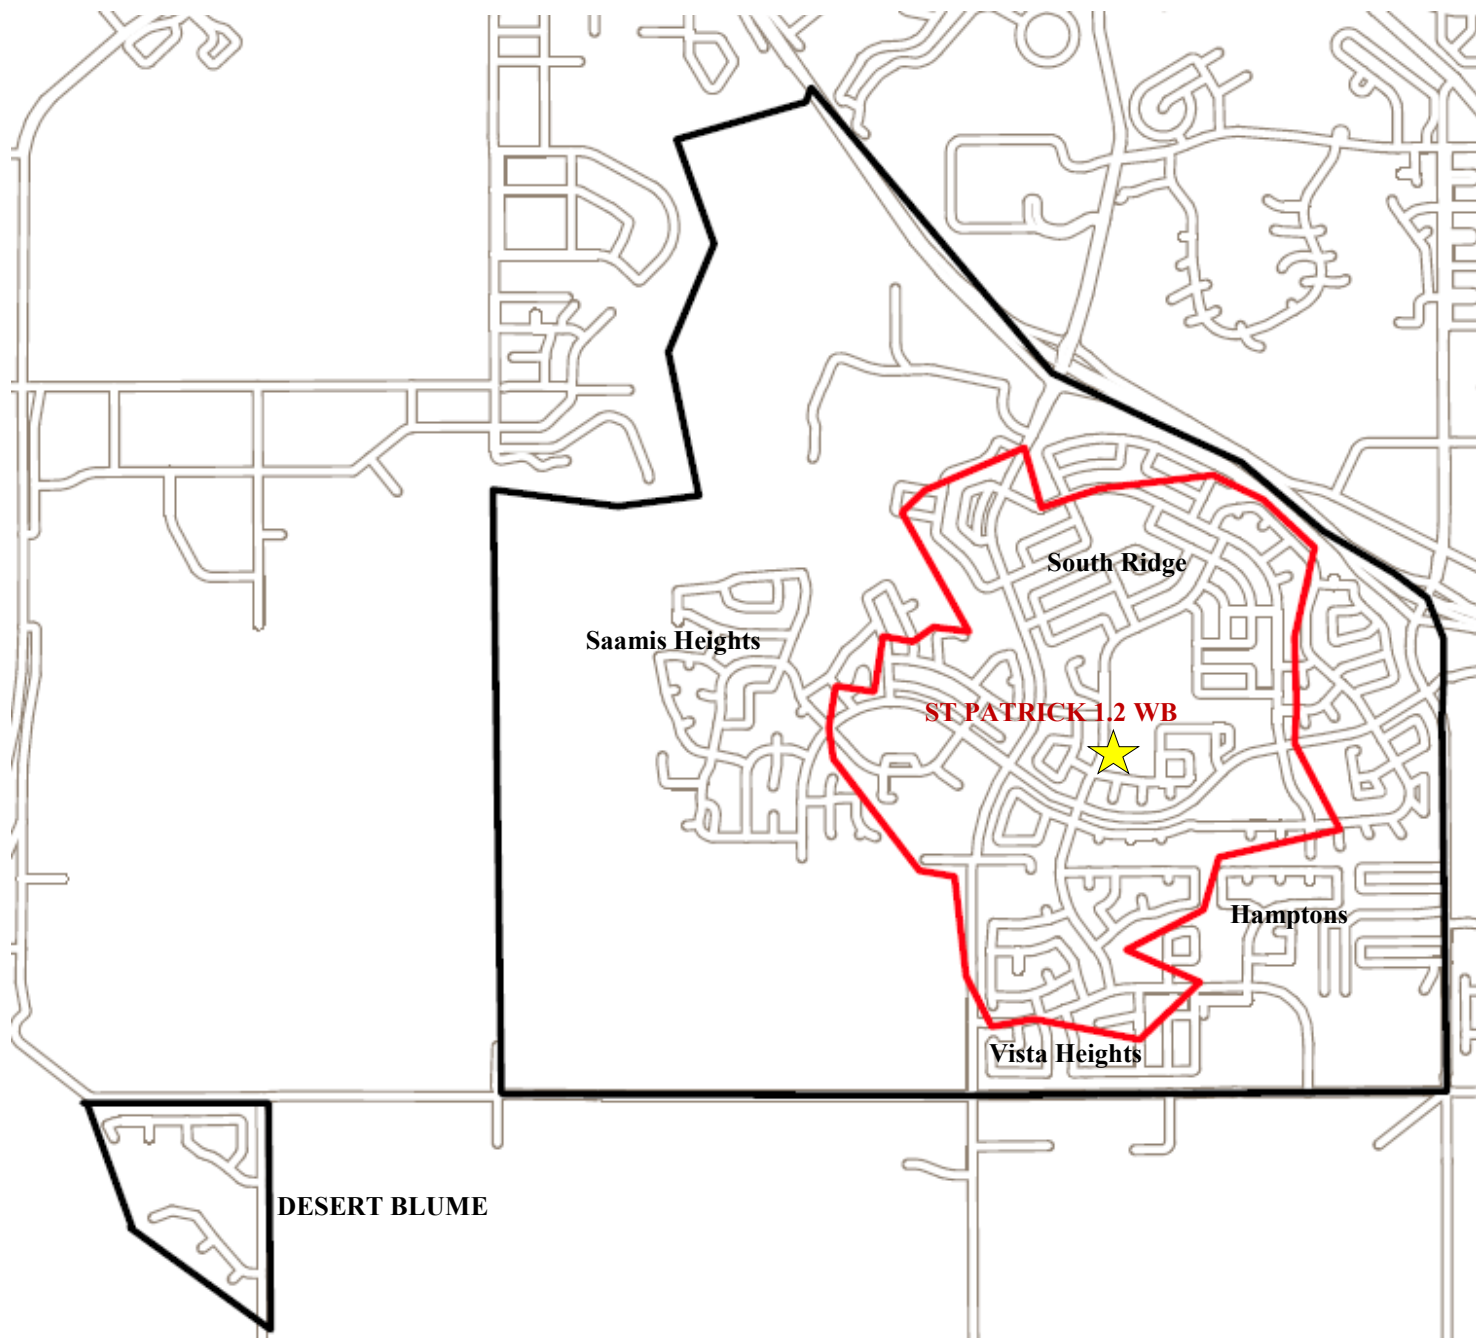

**St. Patrick's School**  
Kindergarten to Grade 5  
241 Stratton Way SE

\* red line indicates 1.2 km walk boundary

All students in South Ridge, Saamis Heights, Vista Heights, Hamptons, Desert Blume & Canyon Creek.